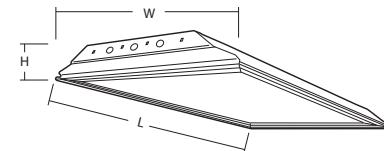

DIMENSIONS

Width: 12" (1x4) or 24" (2x2; 2x4)
Length: 24" (2x2) or 48" (1x4; 2x4)
Height: 4-1/2" (1x4) or 3-3/16" (2x2; 2x4)

Certain airborne contaminants can diminish integrity of acrylic. See pg.156 for Acrylic Compatibility table for suitable uses.

ACCESSORIES

- DGA14 Drywall Grid Adapter (Use with any 1x4 grid fixture)
- DGA22 Drywall Grid Adapter (Use with any 2x2 grid fixture)
- DGA24 Drywall Grid Adapter (Use with any 2x4 grid fixture)
- L2GT8 A12 Replacement Lens for 2x4 Lensed Troffer