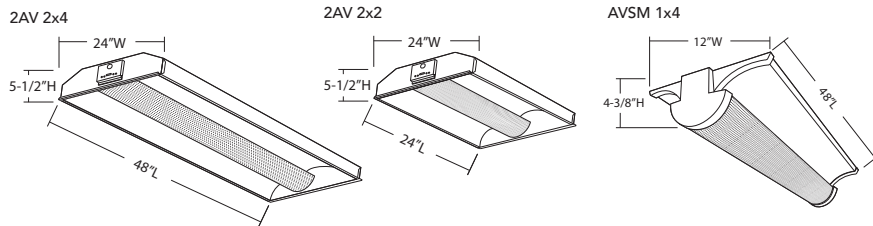

DIMENSIONS

Certain airborne contaminants can diminish integrity of acrylic. See pg.156 for Acrylic Compatibility table for suitable uses.